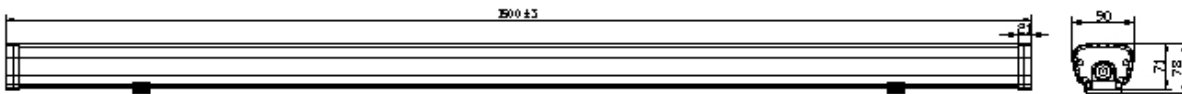

Dimension & Drawing of products

	Spec.			
	unit	Typical	min	max
Diameter	(mm)	90*78	89*77	91*79
Cut-Out	(mm)			
MOL	(mm)	1500	1497	1503
Weight	(g)			
Base				
Product Color		white		

1-3. Electrical Performance