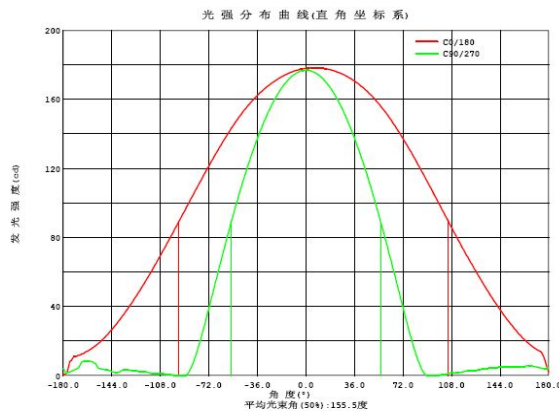

1-4. LED Chip/Package information LED

LED Vender	REFOND/CEC/NATIONSTAR
model no.	2835
Number of LED per board	44

1-5. Photometric Performance

	unit	Spec.			
		Typical			
Color Temp.	(k)	3000	4000	5000	6500
luminous flux (90deg cone) * for EU directional lamp	(lm)	880	900	900	900
total Luminus flux	(lm)	880	900	900	900
CBCP	(cd)				
CRI(Ra)	700	≥80			
Beam Angle	(deg)	180			
Efficiency	(lm/w)	98	100	100	100
Dimming		NO			

Tolerance ± 6%

1-6. Lifespan

Lifetime(L70) at 25deg	(hours)	40000	@25℃
Switching Cycle	(times)	20000	30s on / 60s off

1-7. Light Distribution data / LED's Spectrum wave form

1-8. work in special fixture

enclosed (sealed) fixtures	(OK or N/A)	N/A
thermal-insulation fixtures	(OK or N/A)	N/A

1-9. compatibility for switch with indicator (Firefly switch)

compatible	(OK or N/A)	OK

(330kΩ) for ~120V, (750kΩ) for ~230V, Pana_FireFlySW x 2-parallel, work properly ~ for JPN. * N/A~ lamp w/transformer