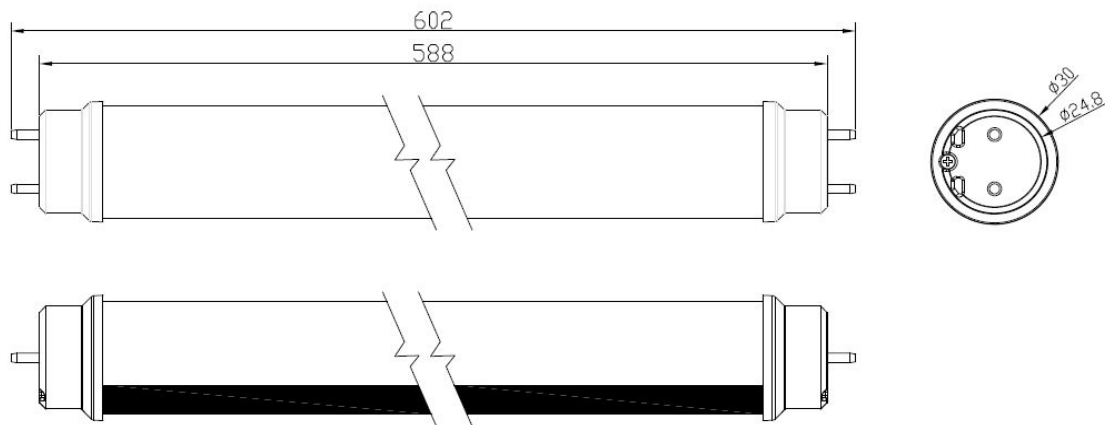

## 1. Specification

#### Dimension & Drawing of products

	Spec.			
	unit	Typical	min	max
Diameter	(mm)	26.9	26.8	27
Cut-Out	(mm)			
MOL	(mm)	589	588	590
Weight	(g)	90	85	95
Base		G13		