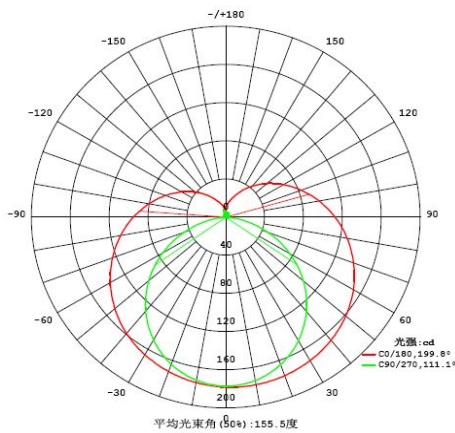

1-4. LED Chip/Package information LED

LED Vender	REFOND/CEC/NATIONSTAR
model no.	2835
Number of LED per board	44

1-5. Photometric Performance

	unit	Spec.			
		Typical			
Color Temp.	(k)	3000	4000	5000	6500
luminous flux (90deg cone) * for EU directional lamp	(lm)	880	900	900	900
total Luminus flux	(lm)	880	900	900	900
CBCP	(cd)				
CRI(Ra)	700	≥80			
Beam Angle	(deg)	180			
Efficiency	(lm/w)	98	100	100	100
Dimming		NO			

Tolerance ± 6%

1-6. Lifespan

Lifetime(L70) at 25deg	(hours)	40000	@25℃
Switching Cycle	(times)	20000	30s on / 60s off

1-7. Light Distribution data / LED's Spectrum wave form

1-8. work in special fixture

enclosed (sealed) fixtures	(OK or N/A)	N/A
thermal-insulation fixtures	(OK or N/A)	N/A