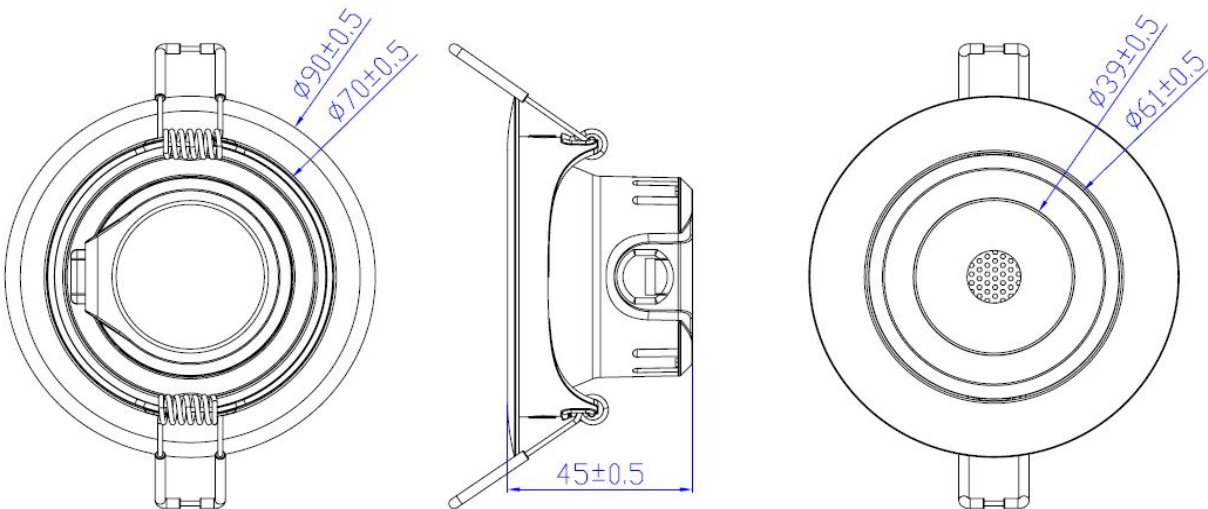

## 1. Specification

### 1-2. Geometry Property

#### Dimension & Drawing of products

	Spec.			
	unit	Typical	min	max
Diameter	(mm)	90	89.5	90.5
Cut-Out	(mm)	78	75	80
MOL	(mm)	45	44.5	45.5
Weigh	t(g)	85	80	90
Base				
Product Color		white/silvery		

### 1-4. LED Chip/Package information LED

LED Vender	OSRAM
model no.	5050
Number of LED per boad	1

1-5. Photometric Performance

	unit	Spec.		
		Typical		
Color Temp.	(k)	3000	4000	5000
luminous flux (90deg cone) * for EU directional lamp	(lm)			
total Luminous flux	(lm)	550	580	580
CBCP	(cd)	2080	2080	2080
CRI(Ra)	700	≥80		
Beam Angle	(deg)	24		
Efficiency	(lm/w)	79	83	83
Dimming		YES		