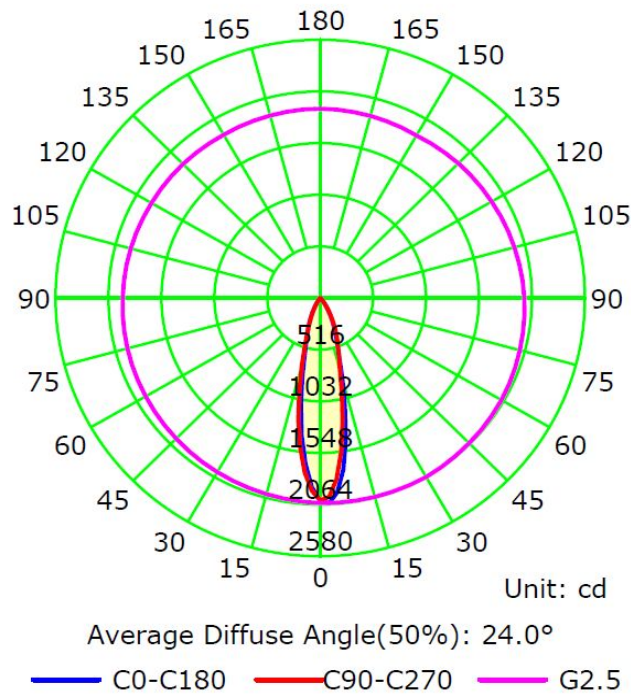

#### Dimension & Drawing of products

	Spec.			
	unit	Typical	min	max
Diameter	(mm)	90	89.5	90.5
Cut-Out	(mm)	78	75	80
MOL	(mm)	45	44.5	45.5
Weigh	t(g)	85	80	90
Base				
Product Color		white/silvery		

### 1-4. LED Chip/Package information LED

LED Vender	OSRAM
model no.	5050
Number of LED per boad	1

1-5. Photometric Performance

	unit	Spec.		
		Typical		
Color Temp.	(k)	3000	4000	5000
luminous flux (90deg cone) * for EU directional lamp	(lm)			
total Luminous flux	(lm)	550	580	580
CBCP	(cd)	2080	2080	2080
CRI(Ra)	700	≥80		
Beam Angle	(deg)	24		
Efficiency	(lm/w)	79	83	83
Dimming		YES		

Tolerance ± 6 %

1-6. Lifespan

Lifetime(L70) at 25deg	(hours)	40000	@25℃
Switching Cycle	(times)	20000	30s on / 60s off

1-7. Light Distribution data / LED's Spectrum wave form

1-8. work in special fixture

enclosed (sealed) fixtures	(OK or N/A)	N/A
thermal-insulation fixtures	(OK or N/A)	N/A