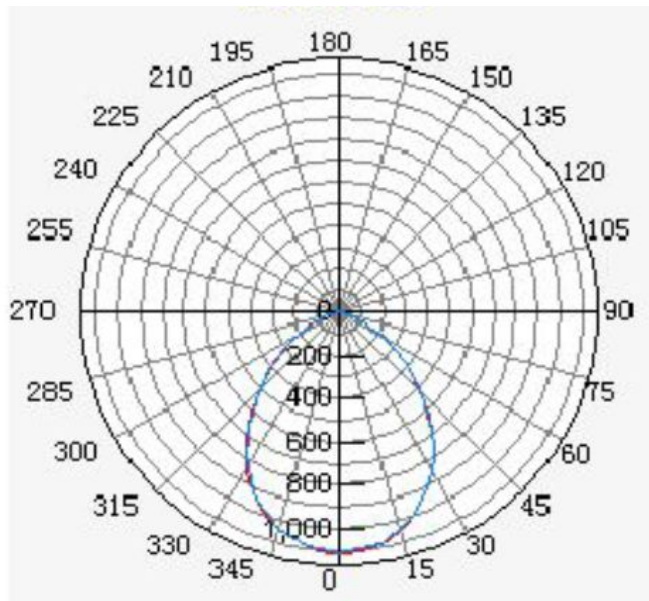

#### Dimension & Drawing of products

	Spec.			
	unit	Typical	min	max
Diameter	(mm)	230*230	229*229	231*231
Cut-Out	(mm)	205*205	200*200	210*210
MOL	(mm)	40.5	40	41
Weight	(g)	700	680	720
Base		NO		

1-4. LED Chip/Package information LED

LED Vender	REFOND/sinotron/CEC
model no.	2835
Number of LED per board	72

1-5. Photometric Performance

	unit	Spec.			
		Typical			
Color Temp.	(k)	3000	4000	5000	6500
luminous flux (90deg cone) * for EU directional lamp	(lm)	2250	2400	2400	2400
total Luminus flux	(lm)	2250	2400	2400	2400
CBCP	(cd)	1200	1300	1300	1300
CRI(Ra)	700	≥80			
Beam Angle	(deg)	100			
Efficiency	(lm/w)	75	80	80	80
Dimming		YES			
		Tolerance ± %			

1-6. Lifespan

Lifetime(L70) at 25deg	(hours)	40000	(25℃) test
Switching Cycle	(times)	20000	no 30s off 60s

1-7. Light Distribution data / LED's Spectrum wave form

1-8. work in special fixture

enclosed (sealed) fixtures	(OK or N/A)	N/A
thermal-insulation fixtures	(OK or N/A)	N/A