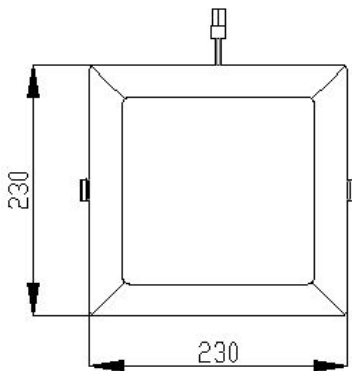

#### Dimension & Drawing of products

	Spec.			
	unit	Typical	min	max
Diameter	(mm)	230*230	229*229	231*231
Cut-Out	(mm)	205*205	200*200	210*210
MOL	(mm)	40.5	40	41
Weight	(g)	700	680	720
Base		NO		